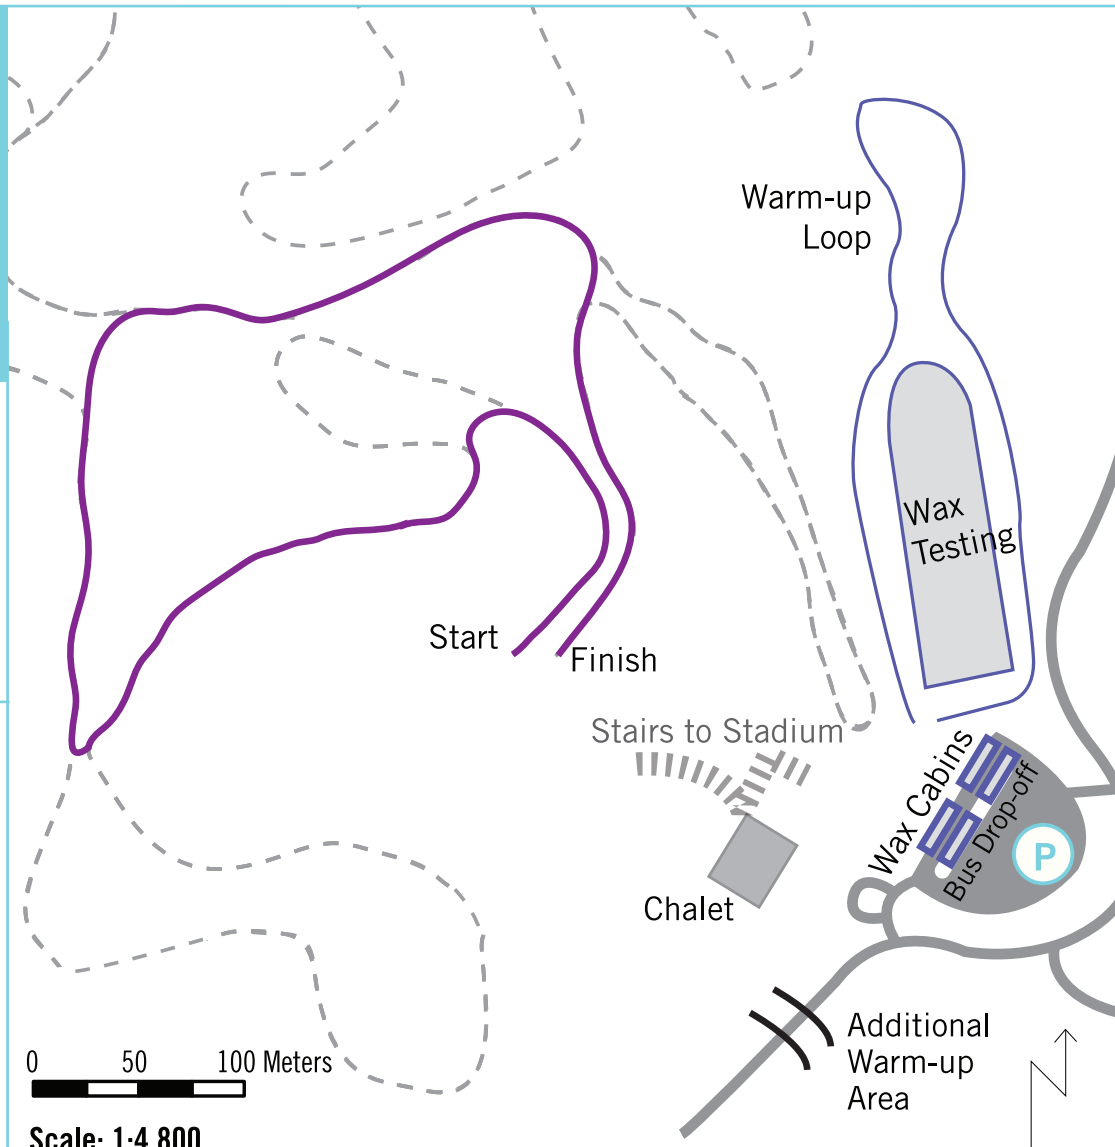

JUNIOR OLYMPICS 2011
MINNEAPOLIS, MINNESOTA

Theodore Wirth Park Minneapolis, Minnesota

J2 Sprint Course

Monday, March 7, 2011

J2 Girls
J2 Boys

Technical Specifications

Actual Length: 1047 Meters
Total Climb: 23 Meters
Height Difference: 14 Meters
Maximum Climb: 12 Meters

MEET minneapolis™

Official Convention + Visitors Association

PROFILE