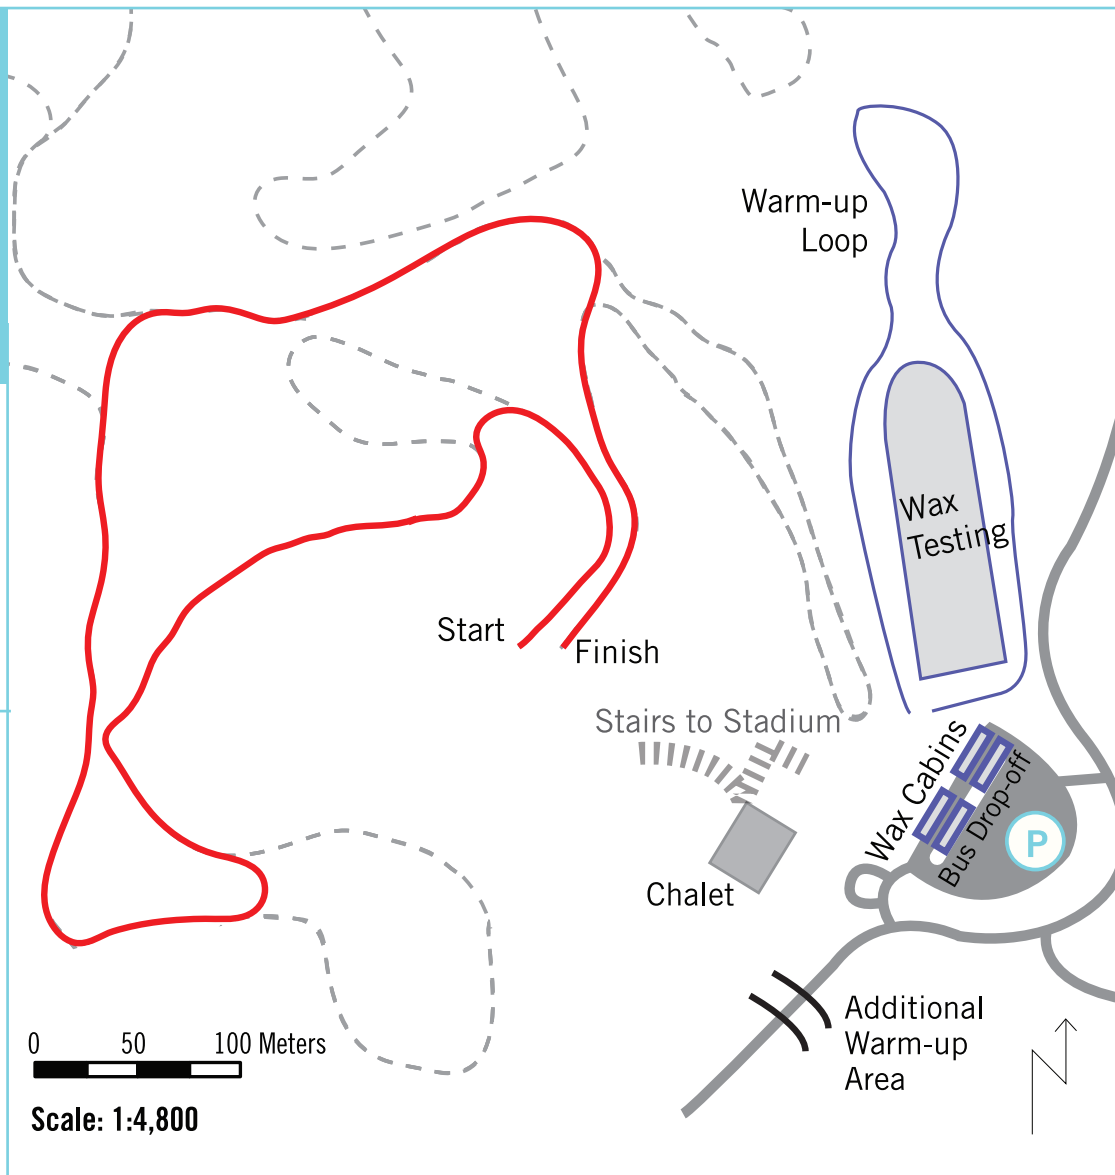

## Theodore Wirth Park Minneapolis, Minnesota

### OJ/J1 Sprint Course

Monday, March 7, 2011

J1-OJ Girls  
J1-OJ Boys

### Technical Specifications

Actual Length: 1433 Meters  
Total Climb: 29 Meters  
Height Difference: 19 Meters  
Maximum Climb: 19 Meters

0 50 100 Meters

Scale: 1:4,800

MEET minneapolis™  
Official Convention + Visitors Association