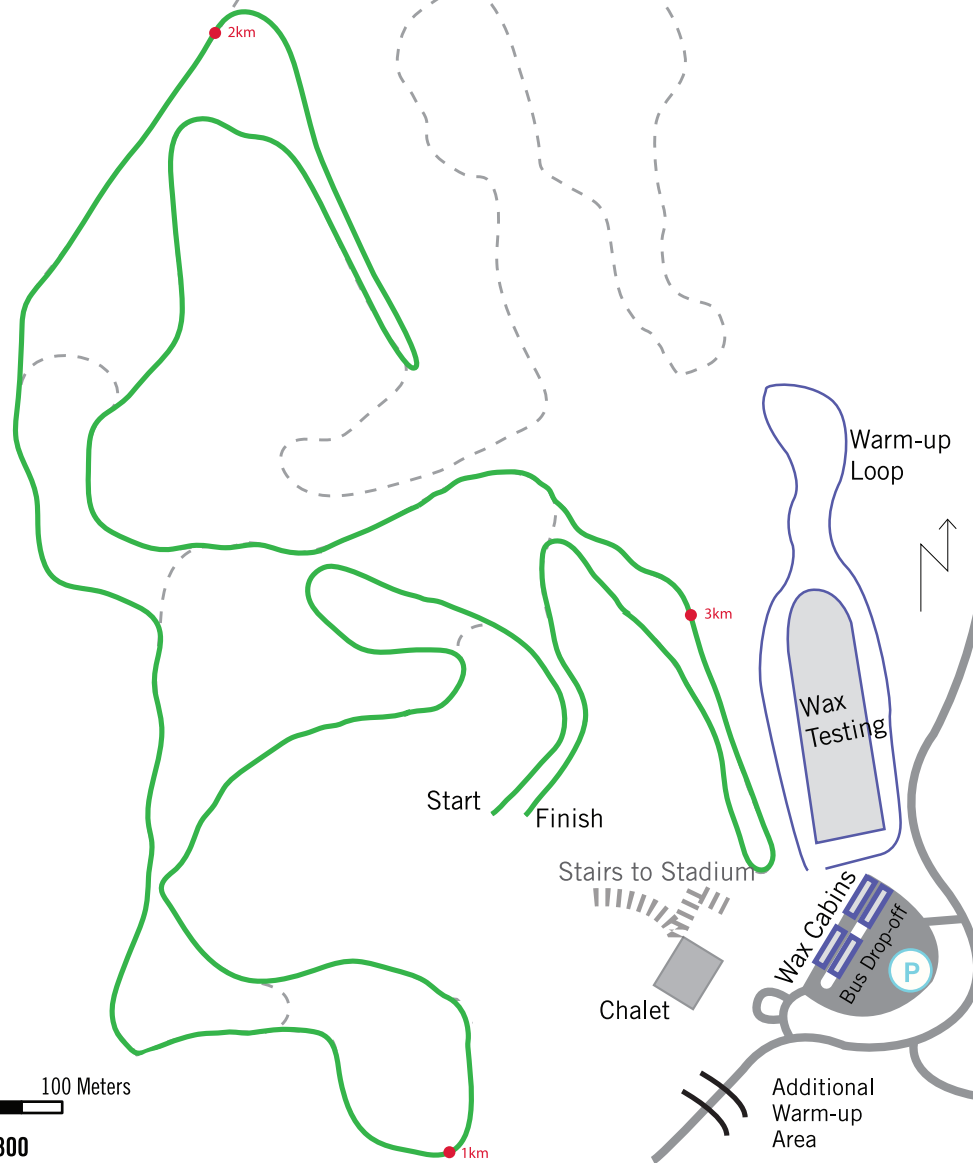

JUNIOR OLYMPICS 2011
MINNEAPOLIS, MINNESOTA

Theodore Wirth Park Minneapolis, Minnesota

3.75 KM Course Extended Snowmaking

Technical Specifications

Actual Length: 3767 Meters
Total Climb: 125 Meters
Height Difference: 28 Meters
Maximum Climb: 28 Meters

0 50 100 Meters

Scale: 1:4,800

PROFILE

MEET Minneapolis™
Official Convention + Visitors Association