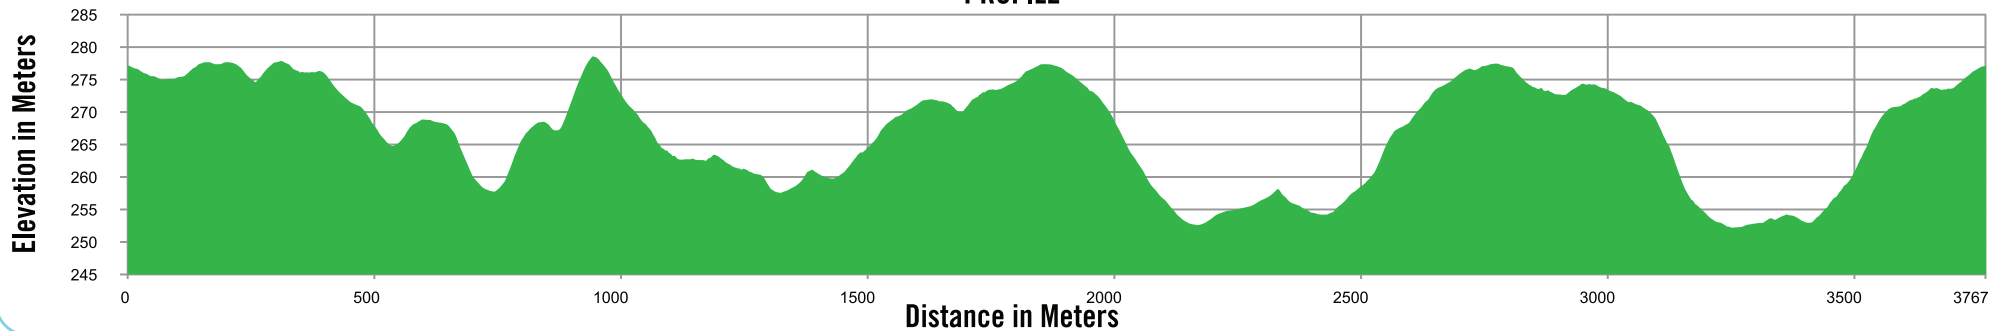

JUNIOR OLYMPICS 2011
MINNEAPOLIS, MINNESOTA

Theodore Wirth Park Minneapolis, Minnesota

3.75 KM Course Extended Snowmaking

Technical Specifications

Actual Length: 3767 Meters
Total Climb: 125 Meters
Height Difference: 28 Meters
Maximum Climb: 28 Meters

0 50 100 Meters

Scale: 1:4,800

PROFILE

MEET Minneapolis™
Official Convention + Visitors Association